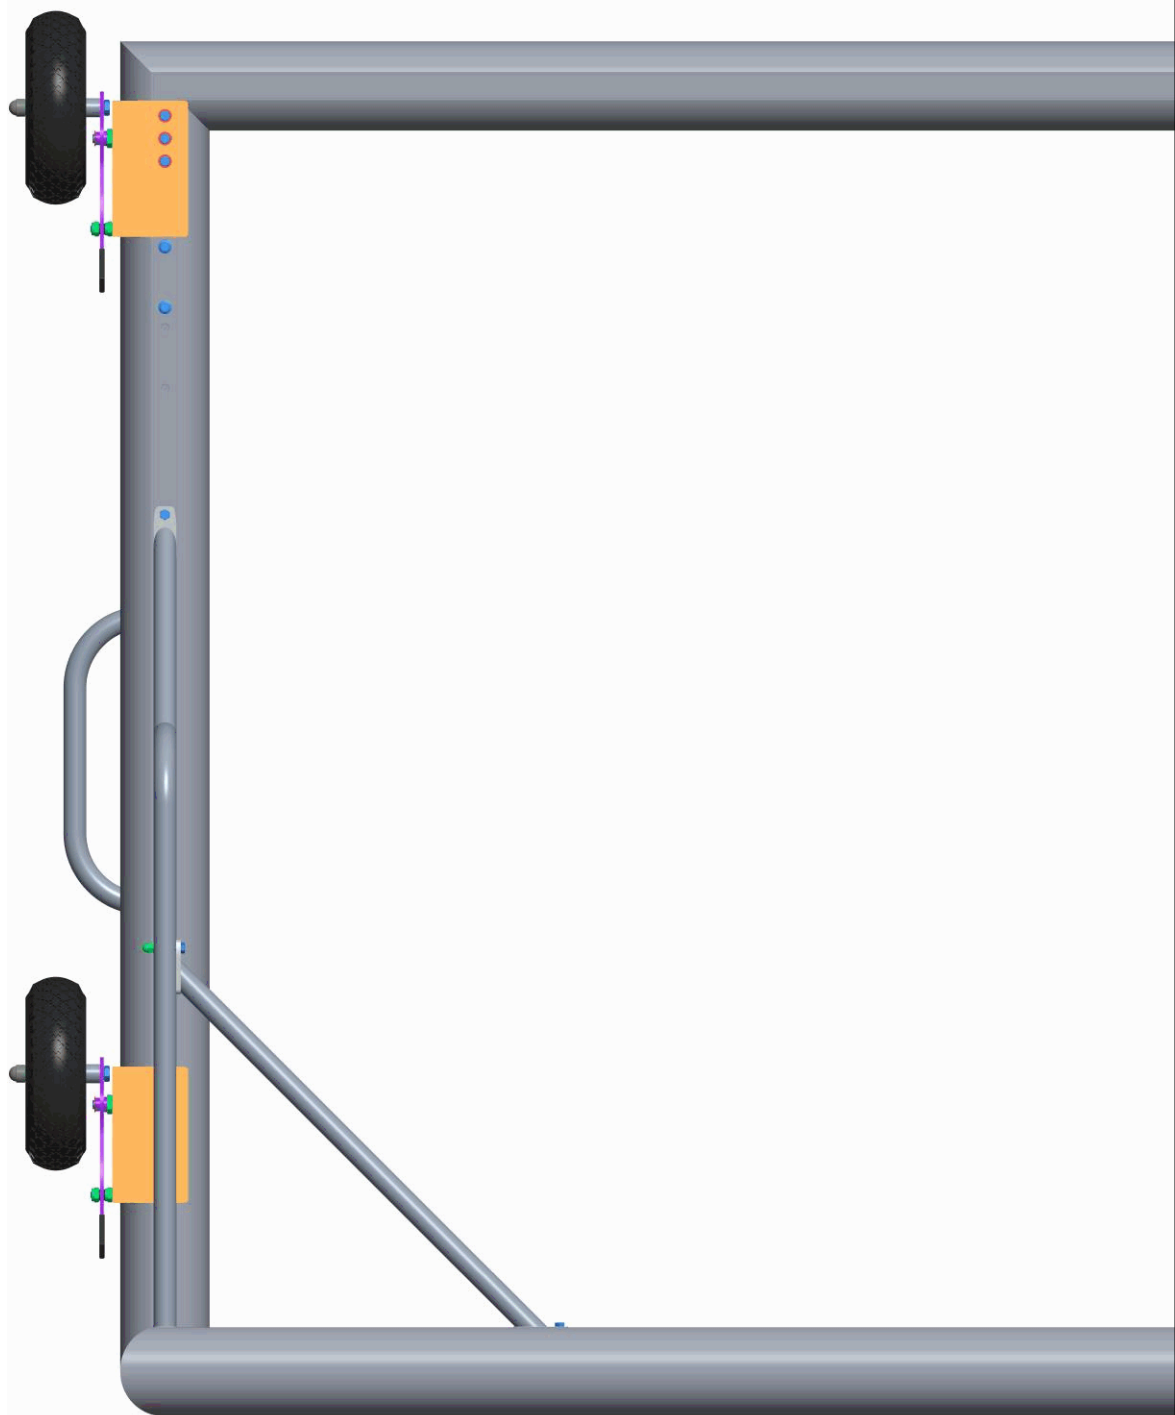

Easy lift football goal • Easy lift voetbaldoel

Easy lift but • Easy lift fuballtor

1 / 6

→ Features:

- Football goal transport system
- Air or PU tire with ball bearings
- Lift the goal 65mm
- 2 Left / 2 right systems needed

- Connect the wheel to the lever with all the parts needed
- Assemble the bolt 'M10x35' to the 'L-Profile' with all the parts needed
- Assemble the wheel / lever assembly to the L-assembly with the circlips
- Place the lift system on the goal

Easy lift football goal • Easy lift voetbaldoel

Easy lift but • Easy lift fußballtor

4 / 6

Easy lift football goal

Easy lift but

• Easy lift voetbaldoel

• Easy lift fuballtor

5 / 6

AluSport
equipment

EL118_LEFT

www.alusport.be
info@alusport.be

Where quality comes first...

Easy lift football goal • Easy lift voetbaldoel

Easy lift but • Easy lift fußballtor

6 / 6

AluSport
equipment