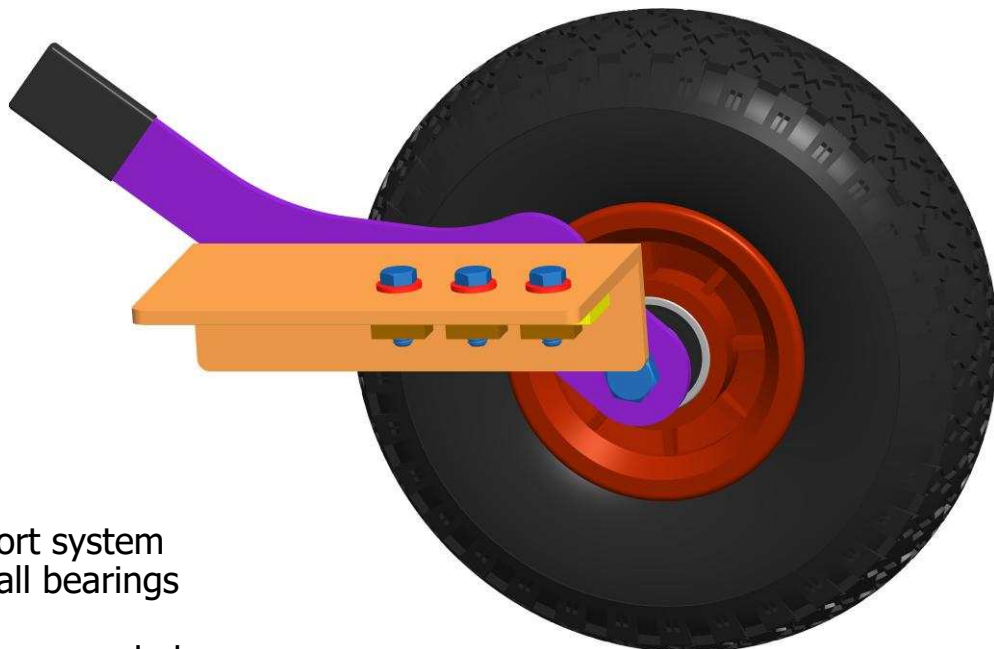

Easy lift football goal • Easy lift voetbaldoel

Easy lift but • Easy lift fuballtor

1 / 6

→ Features:

- Football goal transport system
- Air or PU tire with ball bearings
- Lift the goal 65mm
- 2 Left / 2 right systems needed

AluSport
equipment

EL100_LEFT

www.alusport.be

info@alusport.be

Easy lift football goal • Easy lift voetbaldoel

Easy lift but • Easy lift fuballtor

2 / 6

→ Instructions:

- Connect the wheel to the lever with all the parts needed
- Assemble the bolt 'M10x35' to the 'L-Profile' with all the parts needed
- Assemble the wheel / lever assembly to the L-assembly with the circlips
- Place the lift system on the goal