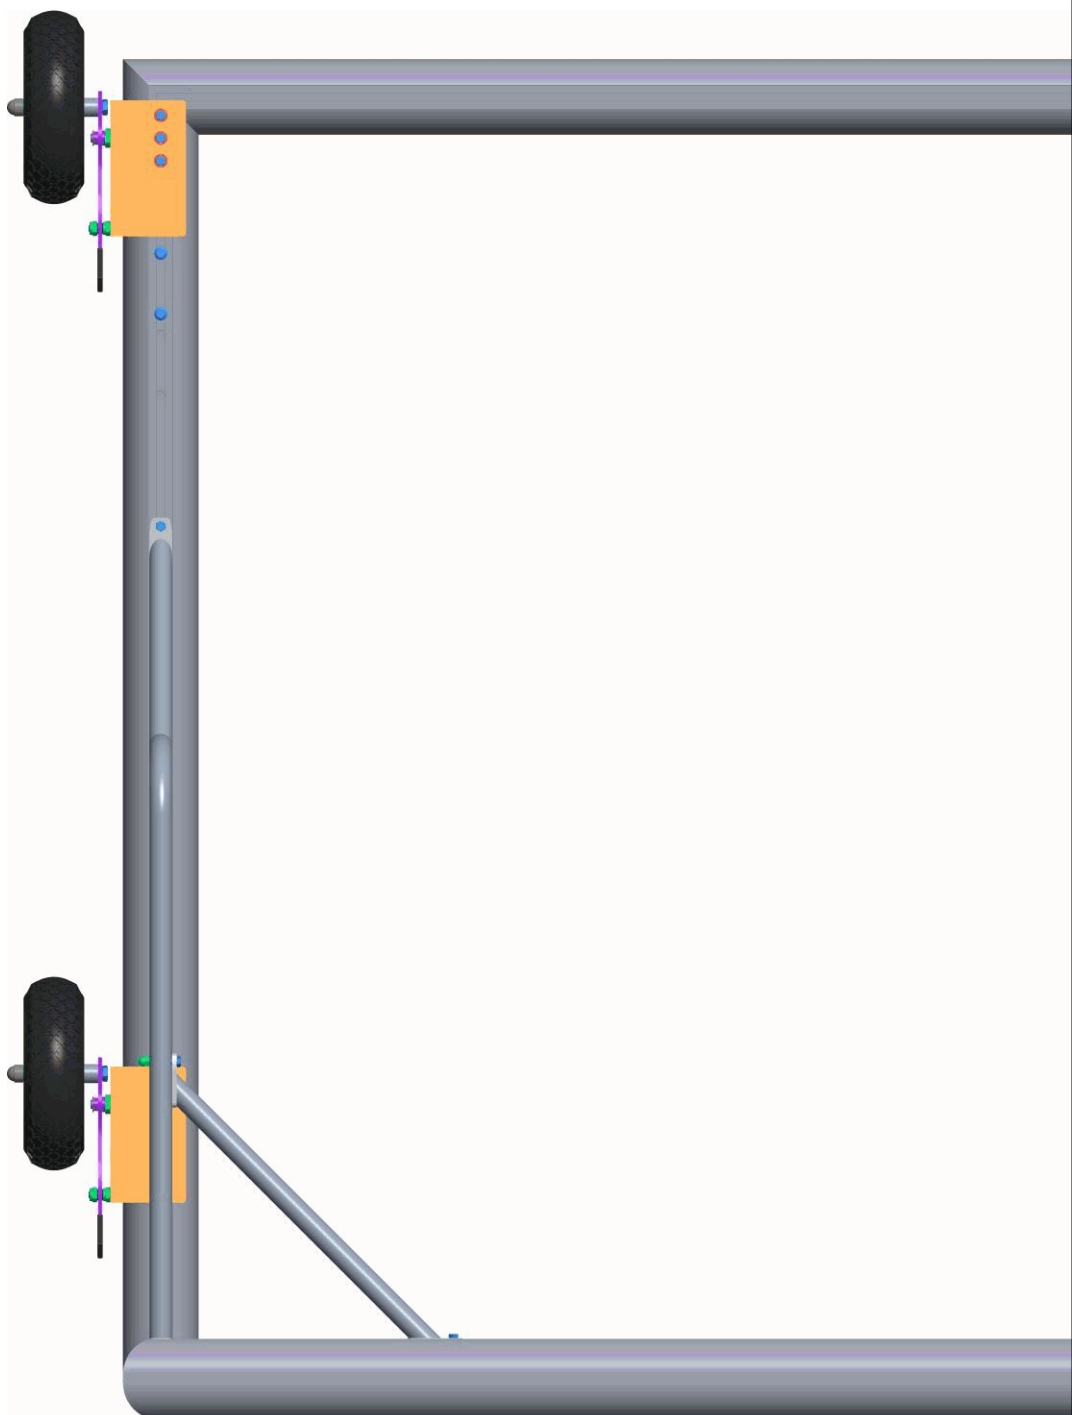

Where quality comes first...

Easy lift football goal • Easy lift voetbaldoel

Easy lift but • Easy lift fußballtor

6 / 6

AluSport
equipment

EL100_LEFT

www.alusport.be

info@alusport.be