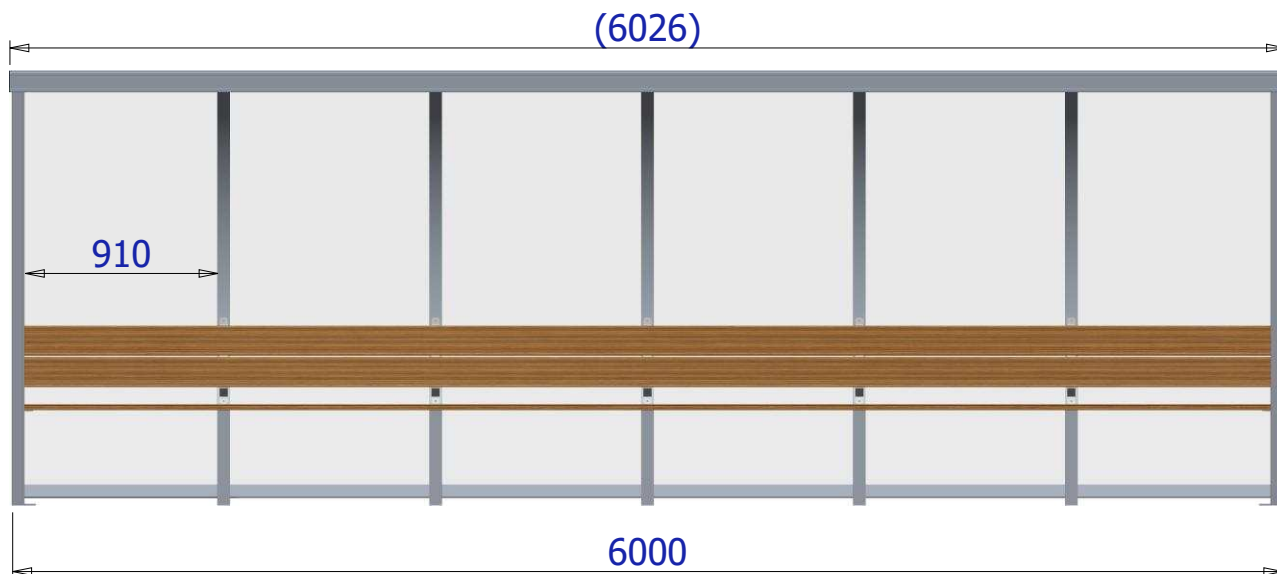

Dugout model B • Dug-out Model B
Abri de touche football modèle B • Spielerkabine Modell B

1 / 3

Dugout model B • Dug-out Model B
Abri de touche football modèle B • Spielerkabine Modell B

2 / 3

3 / 3

Bottom of the dugout

These positions in order to place the dugout

Can be placed with a concrete bases BTP001 (9x) or
Wedge Anchors KB001 (9x)