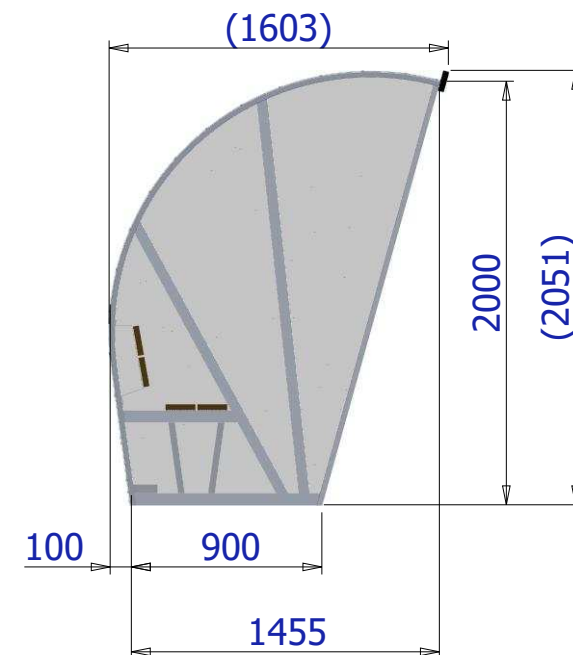

Dugout model B • Dug-out Model B
Abri de touche football modèle B • Spielerkabine Modell B

1 / 3

Dugout model B • Dug-out Model B
Abri de touche football modèle B • Spielerkabine Modell B

2 / 3

3 / 3

Bottom of the dugout

These positions in order to place the dugout

Can be placed with a concrete bases BTP001 (9x) or
Wedge Anchors KB001 (9x)