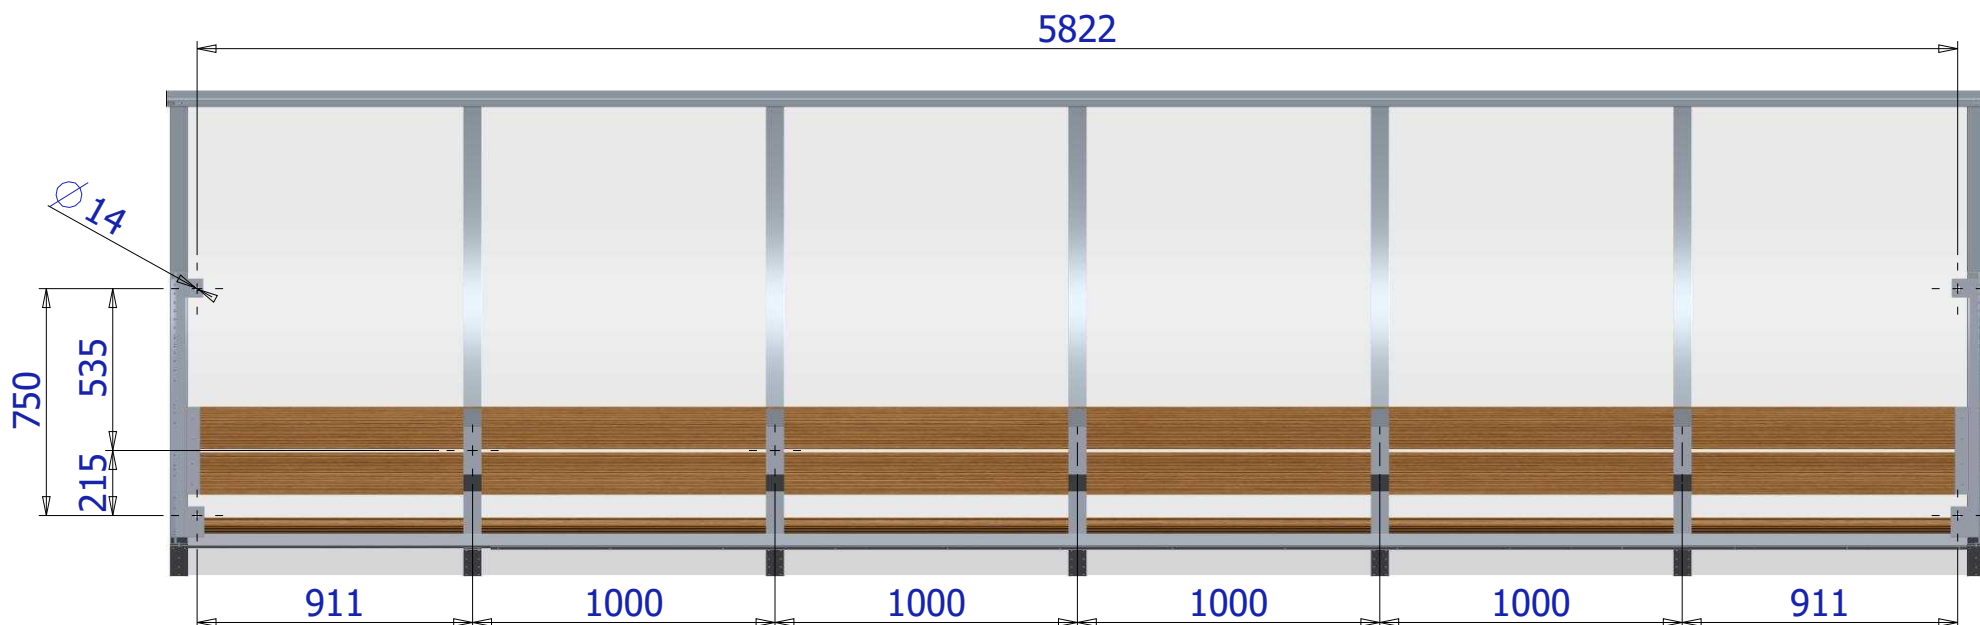

Dugout model B • Dug-out Model B
Abri de touche football modèle B • Spielerkabine Modell B

1 / 3

Dugout model B • Dug-out Model B
Abri de touche football modèle B • Spielerkabine Modell B

2 / 3

3 / 3

Bottom of the dugout

These positions in order to place the dugout

Can be placed with a concrete bases BTP001 (9x) or
Wedge Anchors KB001 (9x)