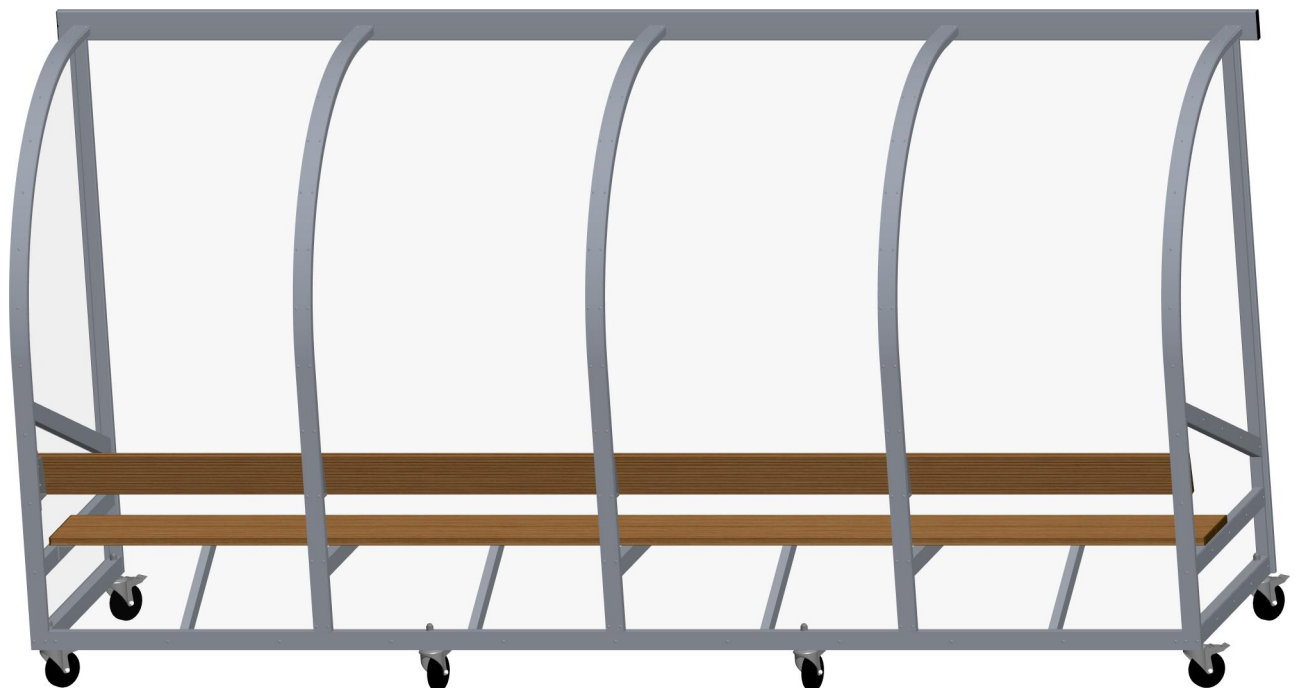

DUG-OUT Model C - Bank

1 / 2

DUG-OUT Model C - Bank

2 / 2

GEWICHT = 150 Kg