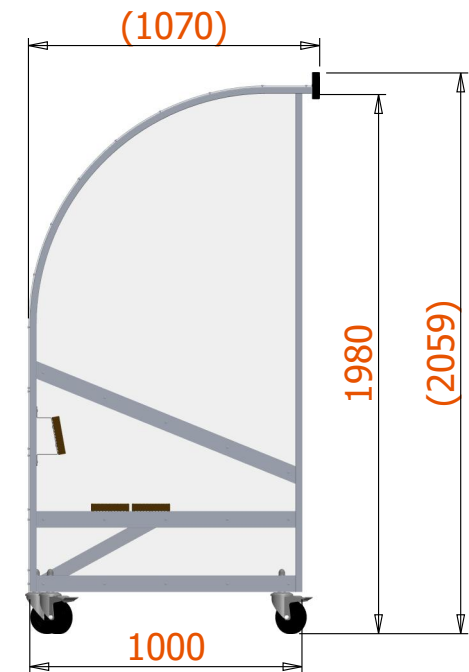

DUG-OUT Model C - Bank

1 / 2

DUG-OUT Model C - Bank

2 / 2

GEWICHT = 150 Kg