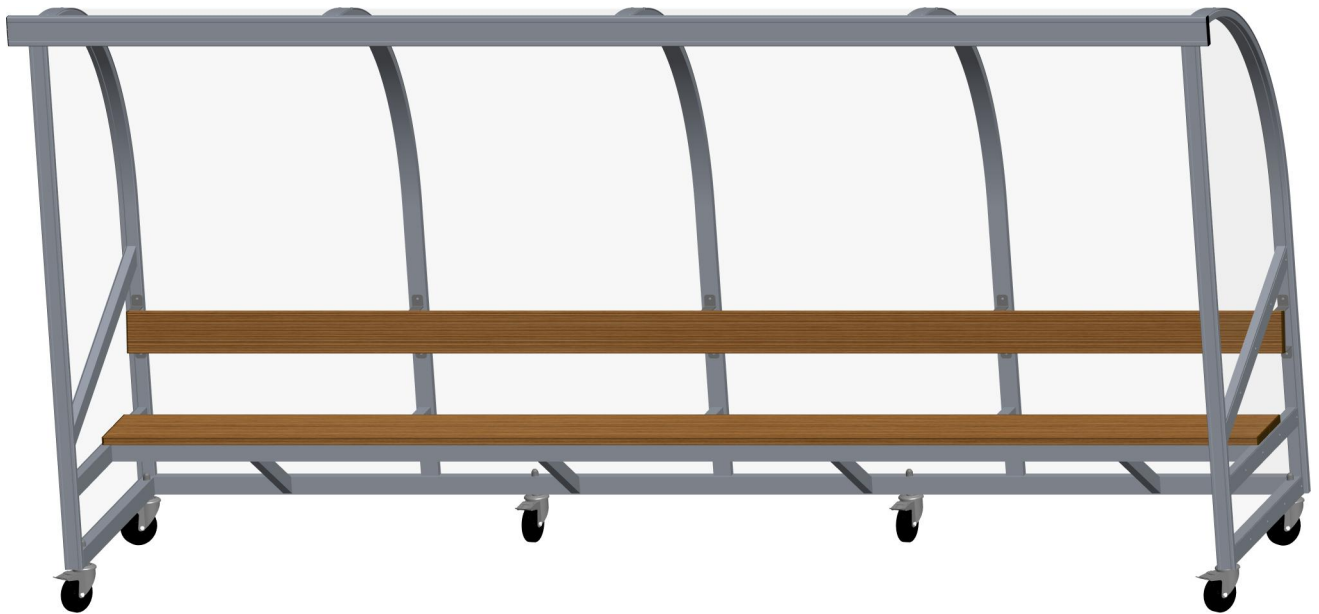

DUG-OUT Model C - Bank

1 / 2

DUG-OUT Model C - Bank

2 / 2

GEWICHT = 150 Kg