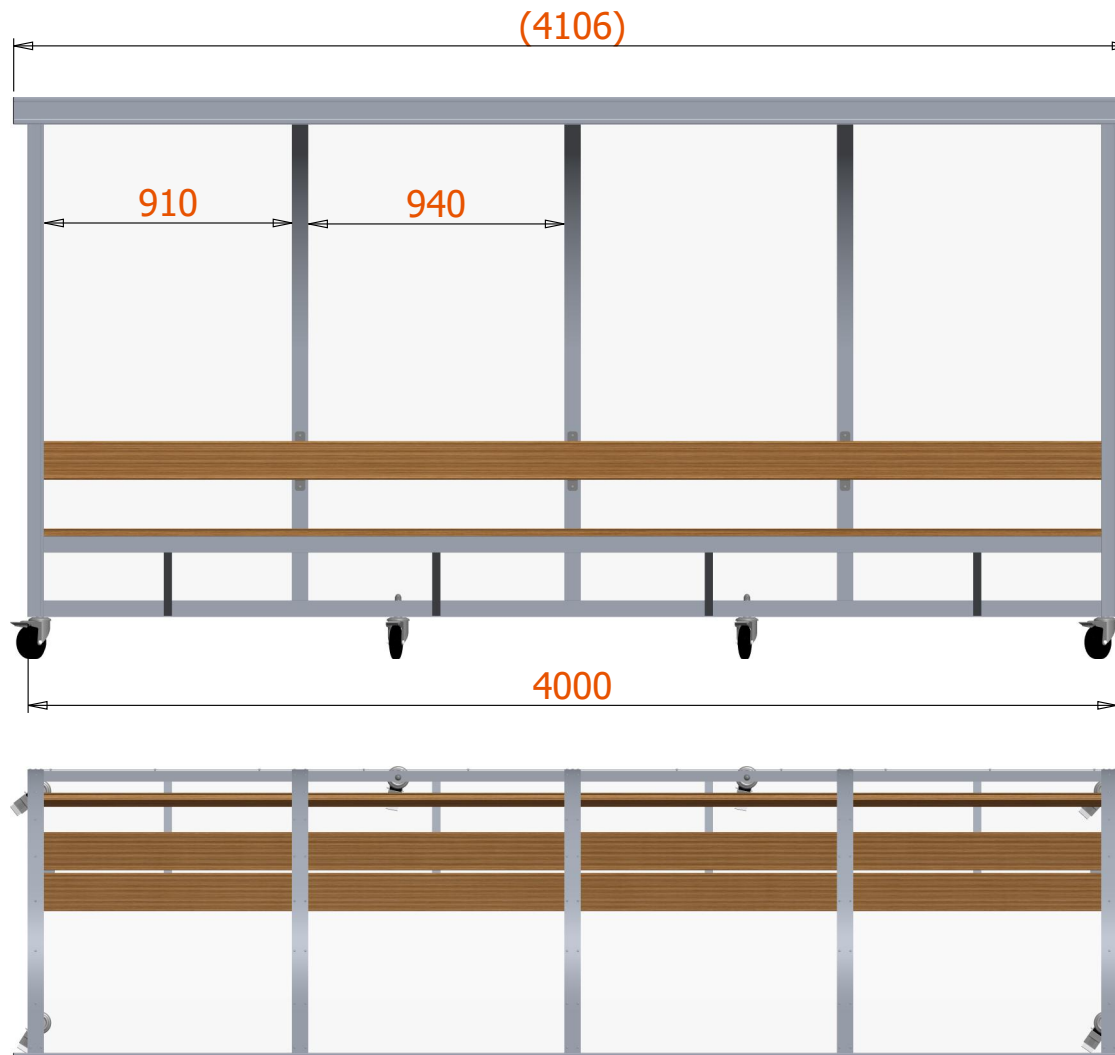

DUG-OUT Model C - Bank

1 / 2

DUG-OUT Model C - Bank

2 / 2

GEWICHT = 150 Kg